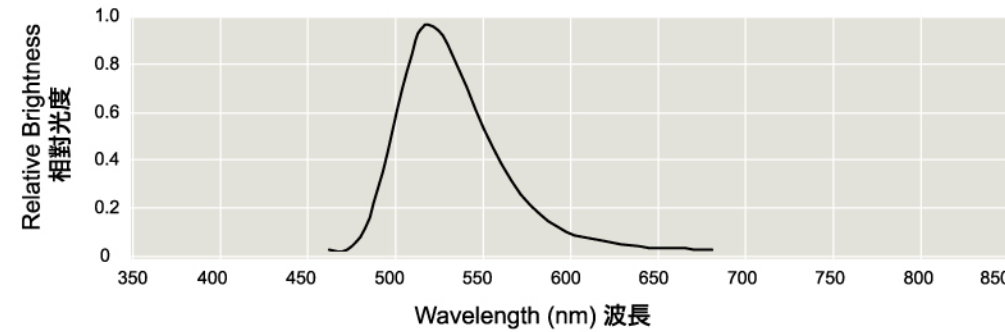

# Model - TD150L1 : Thick LyTec Fiber (LIME) 特厚型麗特冷光綫 (青綠色)

Typical Chromaticity Coordinates 冷光綫色度坐標

Voltage 電壓 Frequency 電頻	Chromaticity Coordinates 色度坐標	
	X	Y
100V / 400Hz	0.270	0.674
100V / 800Hz	0.270	0.674
100V / 2000Hz	0.271	0.674

Fiber Spectrum at 100V/2000Hz 冷光綫光譜在100伏/2000赫茲

Typical Initial Reference Brightness (nit) 冷光綫始光度參考值

V, 伏	200Hz	400Hz	800Hz	2000Hz	4000Hz
60V	-	-	-	-	-
80V	-	35.0	56.0	97.0	136.0
100V	-	60.0	98.0	174.0	250.0
120V	-	88.0	148.0	269.0	383.0
140V	-	121.0	206.0	368.0	542.0