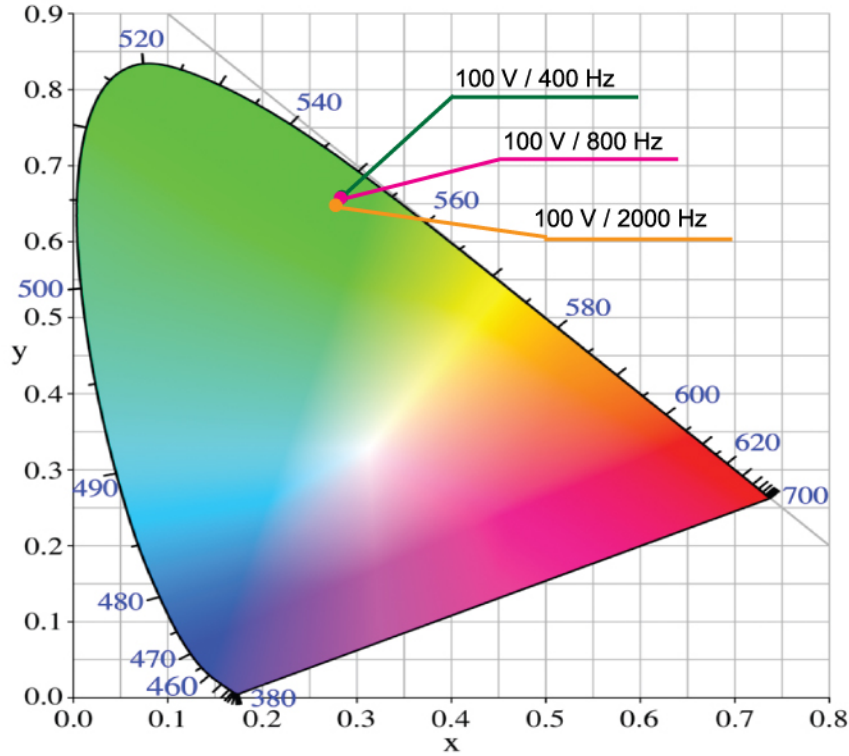

# Model - TD150L1 : Thick LyTec Fiber (LIME) 特厚型麗特冷光綫 (青綠色)

Typical Chromaticity Coordinates 冷光綫色度坐標

Voltage 電壓 Frequency 電頻	Chromaticity Coordinates 色度坐標	
	X	Y
100V / 400Hz	0.270	0.674
100V / 800Hz	0.270	0.674
100V / 2000Hz	0.271	0.674

Fiber Spectrum at 100V/2000Hz 冷光綫光譜在100伏/2000赫茲

Typical Initial Reference Brightness (nit) 冷光綫始光度參考值

V, 伏	200Hz	400Hz	800Hz	2000Hz	4000Hz
60V	-	-	-	-	-
80V	-	35.0	56.0	97.0	136.0
100V	-	60.0	98.0	174.0	250.0
120V	-	88.0	148.0	269.0	383.0
140V	-	121.0	206.0	368.0	542.0